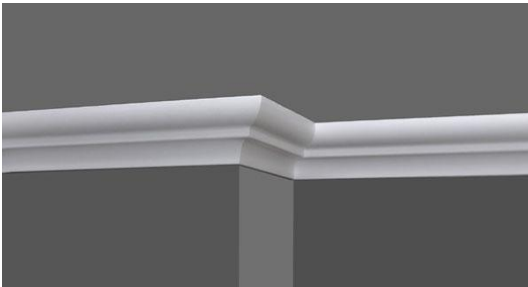

## Do-it-Yourself Crown Moulding

Just paint and install with caulking – it's that EASY!

- Lightweight, durable polystyrene.
- Super-smooth paint ready finish
- Warp and moisture resistant
- Fast, easy installation with caulking
- No nails or screws required
- Choose from 9 great designer profiles
- An economical and fun way to add value to your home.

*Available in Sidney and Langford stores only.*

**SL17GV** Was \$9.99 **NOW \$3.97**

**SL14GV** Was \$8.99 **NOW \$2.97**

**SL130LV** Was \$15.99 **NOW \$5.97**

**SL100LV** Was \$ 7.99 **NOW \$2.97**

**SL80EV** Was \$7.99 **NOW \$2.97**

**SL80CV** Was \$7.99 **NOW \$2.97**

More styles in store (**SL19GV** was 15.99, **NOW \$5.97**, **SL20GV** was \$17.99 **NOW \$6.97**, **SL110CV** was \$15.99 **NOW \$5.97**).

*Limited quantities available.*