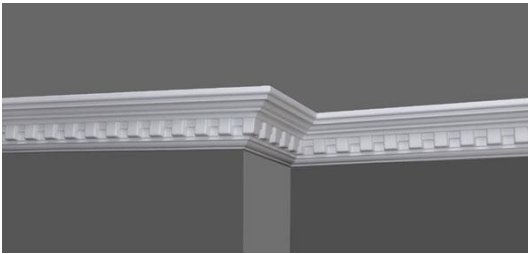

SLEGG LUMBER

****CLEARANCE****

Villa Deco CROWN MOULDINGS

Do-it-Yourself Crown Moulding

Just paint and install with caulking – it's that EASY!

- Lightweight, durable polystyrene.
- Super-smooth paint ready finish
- Warp and moisture resistant
- Fast, easy installation with caulking
- No nails or screws required
- Choose from 9 great designer profiles
- An economical and fun way to add value to your home.

Available in Sidney and Langford stores only.

SL17GV Was $9.99 **NOW $3.97**